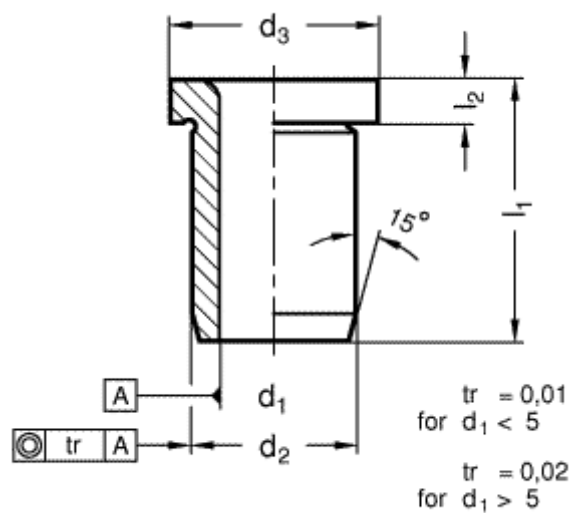

Article number: 201134005

Description: E+G Guide bush DIN 172-B2,5-6-A
with Collar

Measures

$d_1 = 2,5$ for M3

$d_2 = 5$

$d_3 = 8$

$l_1 = 6$

$l_2 = 2$